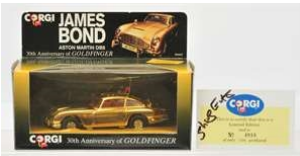

Lot No. 476

Corgi 96445 "James Bond" Aston Martin DB5 (1/36th) - Gold Plated Finish with red interior - Mint in a Near Mint window box with certificate signed by "Shirley Eaton" The "Golden Girl" see-Photo

Estimate: £70-80