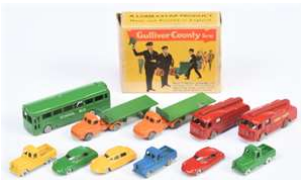

Lot No. 654

Lone star Gulliver County Series A Group To Include - Boxed Set Of 5 X Vehicles - Bus, Pick-Up Plus others - conditions are Good Plus to Near mint in a Good carded box and 6 X Unboxed including cars - conditions are Good Plus to Near Mint See-Photo
Estimate: £70-80