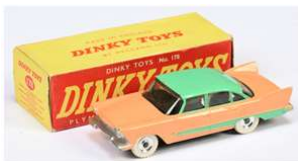

Lot No. 486

Dinky Toys 178 Plymouth Plaza - Salmon pink body with green roof and side flashes, silver trim and chrome spun hubs with white treaded tyres - Good (does have very small Paint Touch-in's) in a Good to Good Plus plain yellow and red carded box

Estimate: £50-60