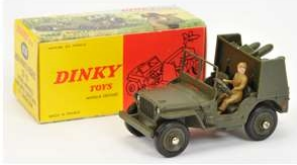

Lot No. 593

French Dinky Toys Military 828 Jeep With Rocket Launcher - Drab green including concave hubs, figure driver and with tow hook - Near Mint including yellow and red carded box with detailed picture
Estimate: £50-70