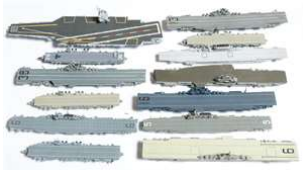

Lot No. 51

Waterline Ships a Group Of 13 Metal Aircraft Carriers To Include - "USS Enterprise", "USS Franklin" plus others See-Photo (13)
Estimate: £70-80