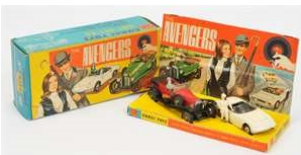

Lot No. 39

Corgi Toys GS40 "The Avengers" Gift Set To Include (1) "John Steeds" Vintage Bentley - Red, black chassis and with "john Steed" Figure, (Without Umbrellas) (2) "Emma Peel's" Lotus Elan S2 - White with black interior, spun hubs and with "Emma Peel" Figure - conditions are Good to Good Plus bright examples, inner pictorial stand is Good Plus with a Fair blue and yellow carded picture box
Estimate: £100-120