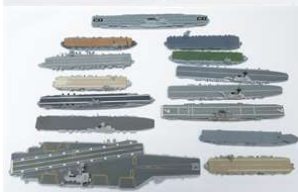

**Lot No. 48**

Waterline Ships a Group Of 14 Metal Aircraft Carriers To Include - "USS Block Island", "HMS Perseus" plus others See-Photo (14)

**Estimate:** £70-80

**Lot No. 49**

Waterline Ships a Group Of 13 Metal Aircraft Carriers To Include - "York-Town II", "USS Forrestal" plus others See-Photo (13)  
**Estimate:** £70-80