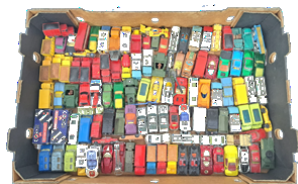

**Estimate:** £60-80

**Lot No. 590**

Corgi, Husky and similar, a mixed unboxed group of diecast Cars and Commercials to include Corgi Porsche Carrera 6, Husky Aston Martin DB5 and others similar. Not checked for completeness. Conditions appear Fair to Excellent with playwear. See photos.