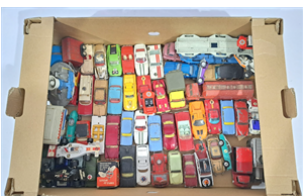

Lot No. 585

Corgi and Dinky, a mixed unboxed group of diecast Cars and Commercials to include double decker bus, racing car, and fire engine and others similar. Not checked for completeness. Conditions appear Fair to Excellent with playwear. See photos.

Estimate: £80-100